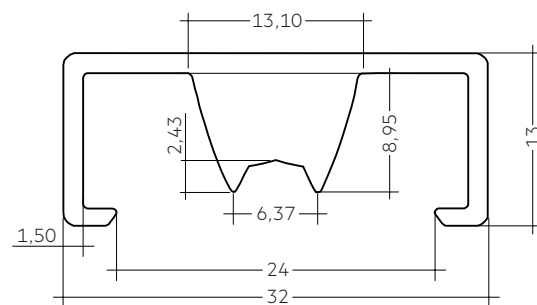

Light distribution, page 4

ACL LINEAR LENS 24mm 60°

ACL LINEAR LENS 24mm 90°

ACL LINEAR LENS 24mm INTENSE

ACL LINEAR LENS 24mm BATWING

ACL LINEAR LENS 24mm ASY

ACL LINEAR LENS 24mm DAS

ACL LENS 24mm

Accessory linear

ACL LINEAR LENS 24mm 60° and 90°

ACL LINEAR LENS 24mm INTENSE

ACL LINEAR LENS 24mm BATWING

ACL LINEAR LENS 24mm ASY

ACL LINEAR LENS 24mm DASY

ACL LENS 24mm

Accessory linear

Ordering data

Type	Article number	Beam characteristic	Efficiency	Packaging carton	Weight per pc.
ACL LINEAR LENS 24x1200mm 60°	28001428	60°	97 %	21 pc(s).	0.196 kg
ACL LINEAR LENS 24x1200mm 90°	28001429	90°	97 %	21 pc(s).	0.165 kg
ACL LINEAR LENS 24x1600mm 60°	28000953	60°	97 %	21 pc(s).	0.261 kg
ACL LINEAR LENS 24x1600mm 90°	28000955	90°	97 %	21 pc(s).	0.221 kg
ACL LINEAR LENS 24x1200mm INTENSE	28002024	40°	95 %	18 pc(s).	0.261 kg
ACL LINEAR LENS 24x1500mm INTENSE	28002025	40°	95 %	18 pc(s).	0.326 kg
ACL LINEAR LENS 24x1800mm INTENSE	28002026	40°	95 %	18 pc(s).	0.392 kg
ACL LINEAR LENS 24x1200mm BATWING	28002027	batwing	95 %	18 pc(s).	0.275 kg
ACL LINEAR LENS 24x1500mm BATWING	28002028	batwing	95 %	18 pc(s).	0.344 kg
ACL LINEAR LENS 24x1800mm BATWING	28002029	batwing	95 %	18 pc(s).	0.412 kg
ACL LINEAR LENS 24x1200mm ASY	28002030	asymmetric	95 %	18 pc(s).	0.250 kg
ACL LINEAR LENS 24x1500mm ASY	28002031	asymmetric	95 %	18 pc(s).	0.312 kg
ACL LINEAR LENS 24x1800mm ASY	28002032	asymmetric	95 %	18 pc(s).	0.375 kg
ACL LINEAR LENS 24x1200mm DASYS	28002033	double asymmetric	92 %	18 pc(s).	0.249 kg
ACL LINEAR LENS 24x1500mm DASYS	28002034	double asymmetric	92 %	18 pc(s).	0.311 kg
ACL LINEAR LENS 24x1800mm DASYS	28002035	double asymmetric	92 %	18 pc(s).	0.373 kg

1. Photometric characteristics

1.1 Light distribution for ACL LINEAR LENS 24mm INTENSE

1.2 Light distribution for ACL LINEAR LENS 24mm BATWING

1.3 Light distribution for ACL LINEAR LENS 24mm ASY

1.4 Light distribution for ACL LINEAR LENS 24mm DASY