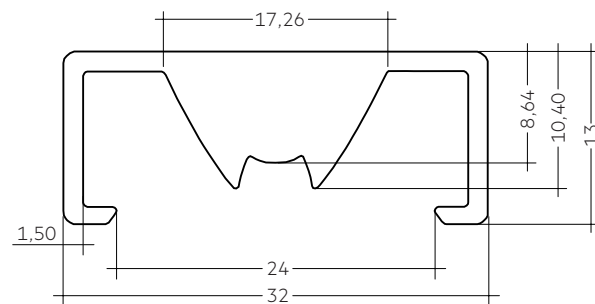

ACL LINEAR LENS 24mm INTENSE