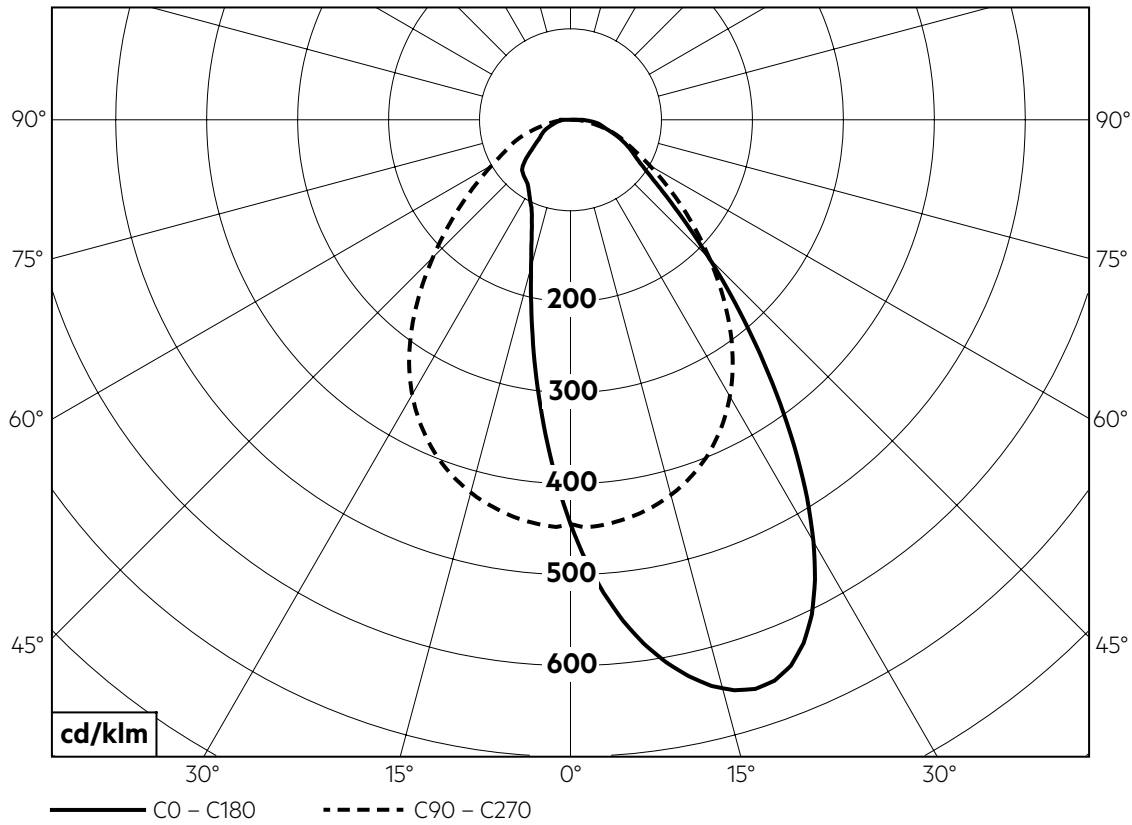

Ordering data

Type	Article number	Beam characteristic	Efficiency	Packaging carton	Weight per pc.
ACL LINEAR LENS 24x1200mm 60°	28001428	60°	97 %	21 pc(s).	0.196 kg
ACL LINEAR LENS 24x1200mm 90°	28001429	90°	97 %	21 pc(s).	0.165 kg
ACL LINEAR LENS 24x1600mm 60°	28000953	60°	97 %	21 pc(s).	0.261 kg
ACL LINEAR LENS 24x1600mm 90°	28000955	90°	97 %	21 pc(s).	0.221 kg
ACL LINEAR LENS 24x1200mm INTENSE	28002024	40°	95 %	18 pc(s).	0.261 kg
ACL LINEAR LENS 24x1500mm INTENSE	28002025	40°	95 %	18 pc(s).	0.326 kg
ACL LINEAR LENS 24x1800mm INTENSE	28002026	40°	95 %	18 pc(s).	0.392 kg
ACL LINEAR LENS 24x1200mm BATWING	28002027	batwing	95 %	18 pc(s).	0.275 kg
ACL LINEAR LENS 24x1500mm BATWING	28002028	batwing	95 %	18 pc(s).	0.344 kg
ACL LINEAR LENS 24x1800mm BATWING	28002029	batwing	95 %	18 pc(s).	0.412 kg
ACL LINEAR LENS 24x1200mm ASY	28002030	asymmetric	95 %	18 pc(s).	0.250 kg
ACL LINEAR LENS 24x1500mm ASY	28002031	asymmetric	95 %	18 pc(s).	0.312 kg
ACL LINEAR LENS 24x1800mm ASY	28002032	asymmetric	95 %	18 pc(s).	0.375 kg
ACL LINEAR LENS 24x1200mm DASYS	28002033	double asymmetric	92 %	18 pc(s).	0.249 kg
ACL LINEAR LENS 24x1500mm DASYS	28002034	double asymmetric	92 %	18 pc(s).	0.311 kg
ACL LINEAR LENS 24x1800mm DASYS	28002035	double asymmetric	92 %	18 pc(s).	0.373 kg

1. Photometric characteristics

1.1 Light distribution for ACL LINEAR LENS 24mm INTENSE

1.2 Light distribution for ACL LINEAR LENS 24mm BATWING

1.3 Light distribution for ACL LINEAR LENS 24mm ASY

1.4 Light distribution for ACL LINEAR LENS 24mm DASY