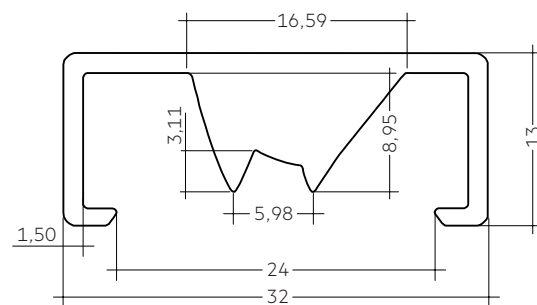

Light distribution, page 4

ACL LINEAR LENS 24mm 60°

ACL LINEAR LENS 24mm 90°

ACL LINEAR LENS 24mm INTENSE

ACL LINEAR LENS 24mm BATWING

ACL LINEAR LENS 24mm ASY

ACL LINEAR LENS 24mm DAS

ACL LENS 24mm

Accessory linear

ACL LINEAR LENS 24mm 60° and 90°

ACL LINEAR LENS 24mm INTENSE

ACL LINEAR LENS 24mm BATWING

ACL LINEAR LENS 24mm ASY

ACL LINEAR LENS 24mm DASY

ACL LENS 24mm

Accessory linear

Ordering data

Type	Article number	Beam characteristic	Efficiency	Packaging carton	Weight per pc.
ACL LINEAR LENS 24x1200mm 60°	28001428	60°	97 %	21 pc(s).	0.196 kg
ACL LINEAR LENS 24x1200mm 90°	28001429	90°	97 %	21 pc(s).	0.165 kg
ACL LINEAR LENS 24x1600mm 60°	28000953	60°	97 %	21 pc(s).	0.261 kg
ACL LINEAR LENS 24x1600mm 90°	28000955	90°	97 %	21 pc(s).	0.221 kg
ACL LINEAR LENS 24x1200mm INTENSE	28002024	40°	95 %	18 pc(s).	0.261 kg
ACL LINEAR LENS 24x1500mm INTENSE	28002025	40°	95 %	18 pc(s).	0.326 kg
ACL LINEAR LENS 24x1800mm INTENSE	28002026	40°	95 %	18 pc(s).	0.392 kg
ACL LINEAR LENS 24x1200mm BATWING	28002027	batwing	95 %	18 pc(s).	0.275 kg
ACL LINEAR LENS 24x1500mm BATWING	28002028	batwing	95 %	18 pc(s).	0.344 kg
ACL LINEAR LENS 24x1800mm BATWING	28002029	batwing	95 %	18 pc(s).	0.412 kg
ACL LINEAR LENS 24x1200mm ASY	28002030	asymmetric	95 %	18 pc(s).	0.250 kg
ACL LINEAR LENS 24x1500mm ASY	28002031	asymmetric	95 %	18 pc(s).	0.312 kg
ACL LINEAR LENS 24x1800mm ASY	28002032	asymmetric	95 %	18 pc(s).	0.375 kg
ACL LINEAR LENS 24x1200mm DASYS	28002033	double asymmetric	92 %	18 pc(s).	0.249 kg
ACL LINEAR LENS 24x1500mm DASYS	28002034	double asymmetric	92 %	18 pc(s).	0.311 kg
ACL LINEAR LENS 24x1800mm DASYS	28002035	double asymmetric	92 %	18 pc(s).	0.373 kg

1. Photometric characteristics

1.1 Light distribution for ACL LINEAR LENS 24mm INTENSE

1.2 Light distribution for ACL LINEAR LENS 24mm BATWING

1.3 Light distribution for ACL LINEAR LENS 24mm ASY

1.4 Light distribution for ACL LINEAR LENS 24mm DASY