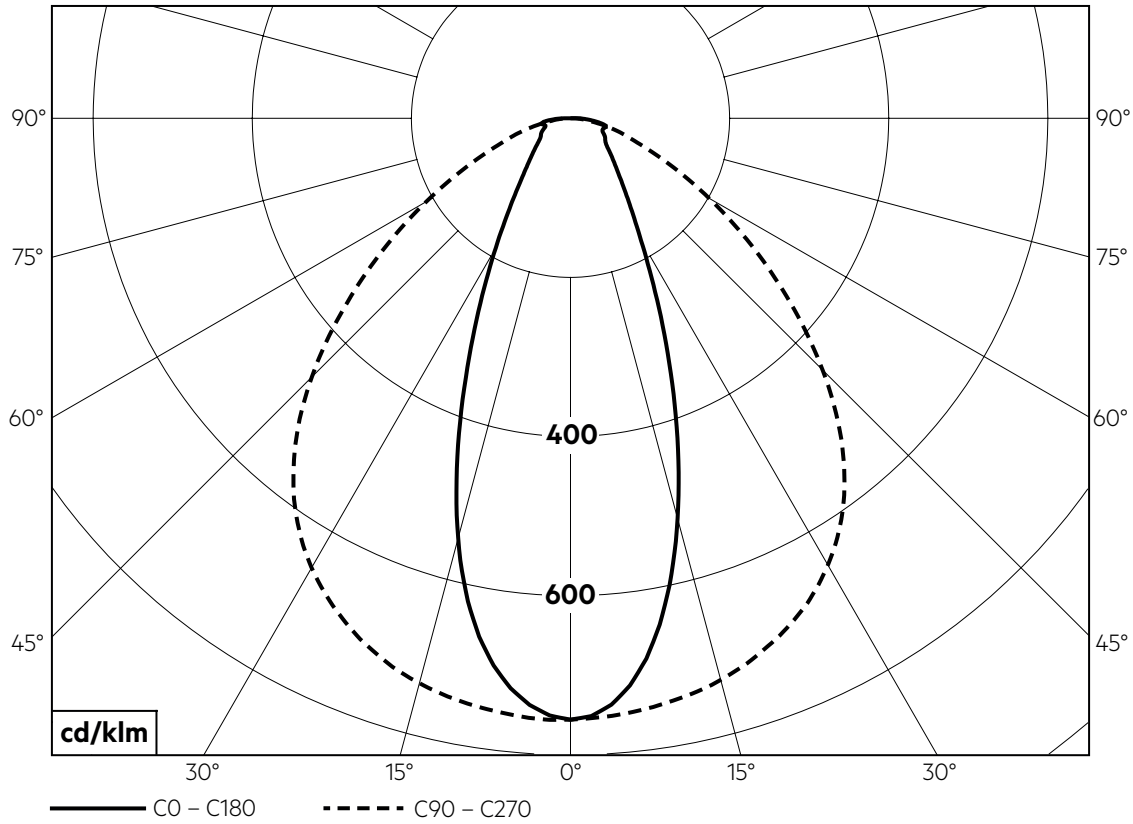

1. Photometric characteristics

1.1 Light distribution for ACL LINEAR LENS 24mm INTENSE