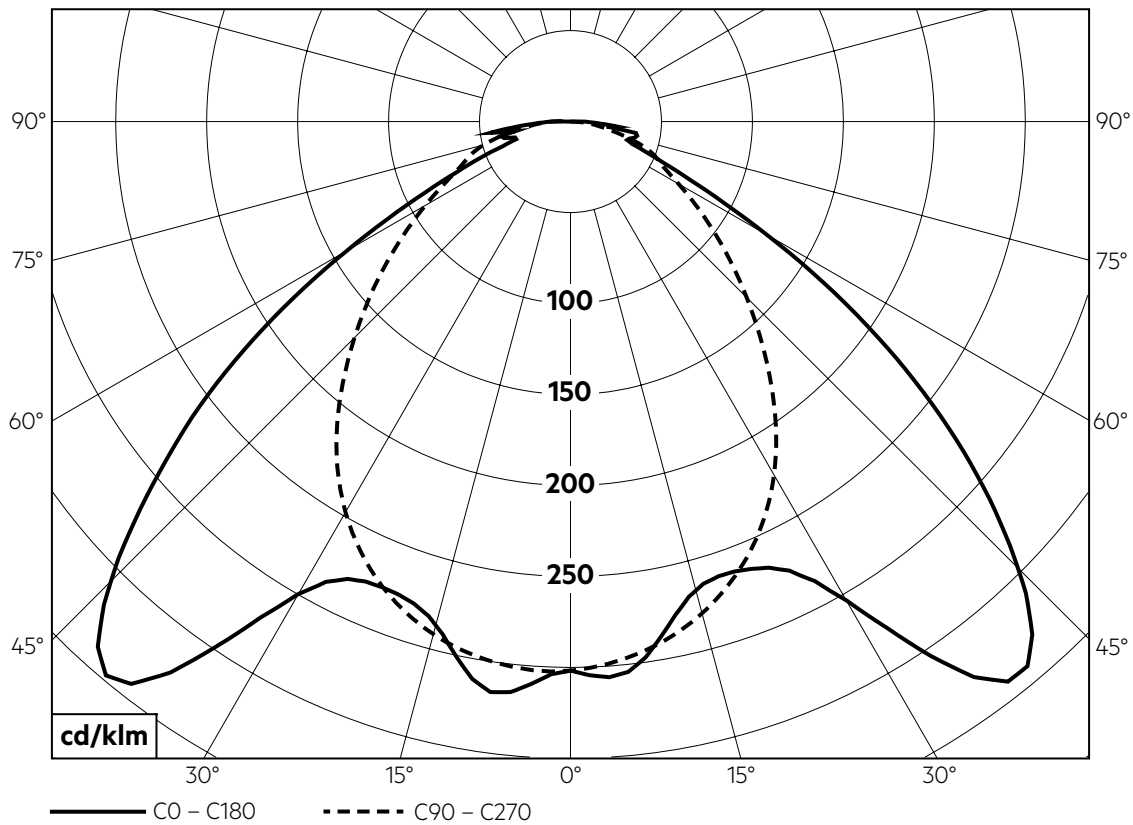

Ordering data

Type	Article number	Beam characteristic	Efficiency	Packaging carton	Weight per pc.
ACL LINEAR LENS 24x1200mm 60°	28001428	60°	97 %	21 pc(s).	0.196 kg
ACL LINEAR LENS 24x1200mm 90°	28001429	90°	97 %	21 pc(s).	0.165 kg
ACL LINEAR LENS 24x1600mm 60°	28000953	60°	97 %	21 pc(s).	0.261 kg
ACL LINEAR LENS 24x1600mm 90°	28000955	90°	97 %	21 pc(s).	0.221 kg
ACL LINEAR LENS 24x1200mm INTENSE	28002024	40°	95 %	18 pc(s).	0.261 kg
ACL LINEAR LENS 24x1500mm INTENSE	28002025	40°	95 %	18 pc(s).	0.326 kg
ACL LINEAR LENS 24x1800mm INTENSE	28002026	40°	95 %	18 pc(s).	0.392 kg
ACL LINEAR LENS 24x1200mm BATWING	28002027	batwing	95 %	18 pc(s).	0.275 kg
ACL LINEAR LENS 24x1500mm BATWING	28002028	batwing	95 %	18 pc(s).	0.344 kg
ACL LINEAR LENS 24x1800mm BATWING	28002029	batwing	95 %	18 pc(s).	0.412 kg
ACL LINEAR LENS 24x1200mm ASY	28002030	asymmetric	95 %	18 pc(s).	0.250 kg
ACL LINEAR LENS 24x1500mm ASY	28002031	asymmetric	95 %	18 pc(s).	0.312 kg
ACL LINEAR LENS 24x1800mm ASY	28002032	asymmetric	95 %	18 pc(s).	0.375 kg
ACL LINEAR LENS 24x1200mm DASYS	28002033	double asymmetric	92 %	18 pc(s).	0.249 kg
ACL LINEAR LENS 24x1500mm DASYS	28002034	double asymmetric	92 %	18 pc(s).	0.311 kg
ACL LINEAR LENS 24x1800mm DASYS	28002035	double asymmetric	92 %	18 pc(s).	0.373 kg

1. Photometric characteristics

1.1 Light distribution for ACL LINEAR LENS 24mm INTENSE

1.2 Light distribution for ACL LINEAR LENS 24mm BATWING

1.3 Light distribution for ACL LINEAR LENS 24mm ASY

1.4 Light distribution for ACL LINEAR LENS 24mm DASY