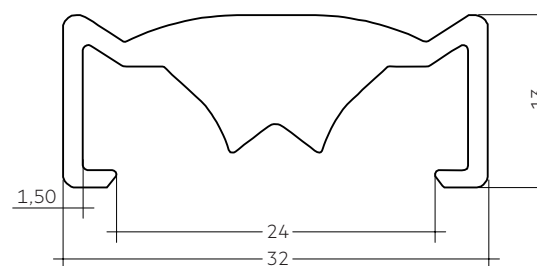

ACL LINEAR LENS 24mm BATWING