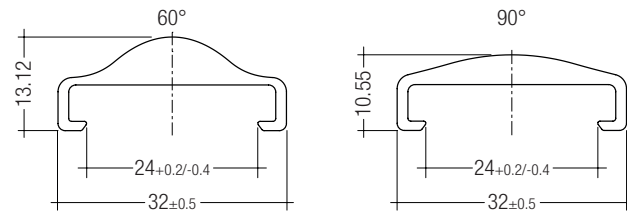

ACL LENS 24mm

Accessory linear

ACL LINEAR LENS 24mm 60° and 90°